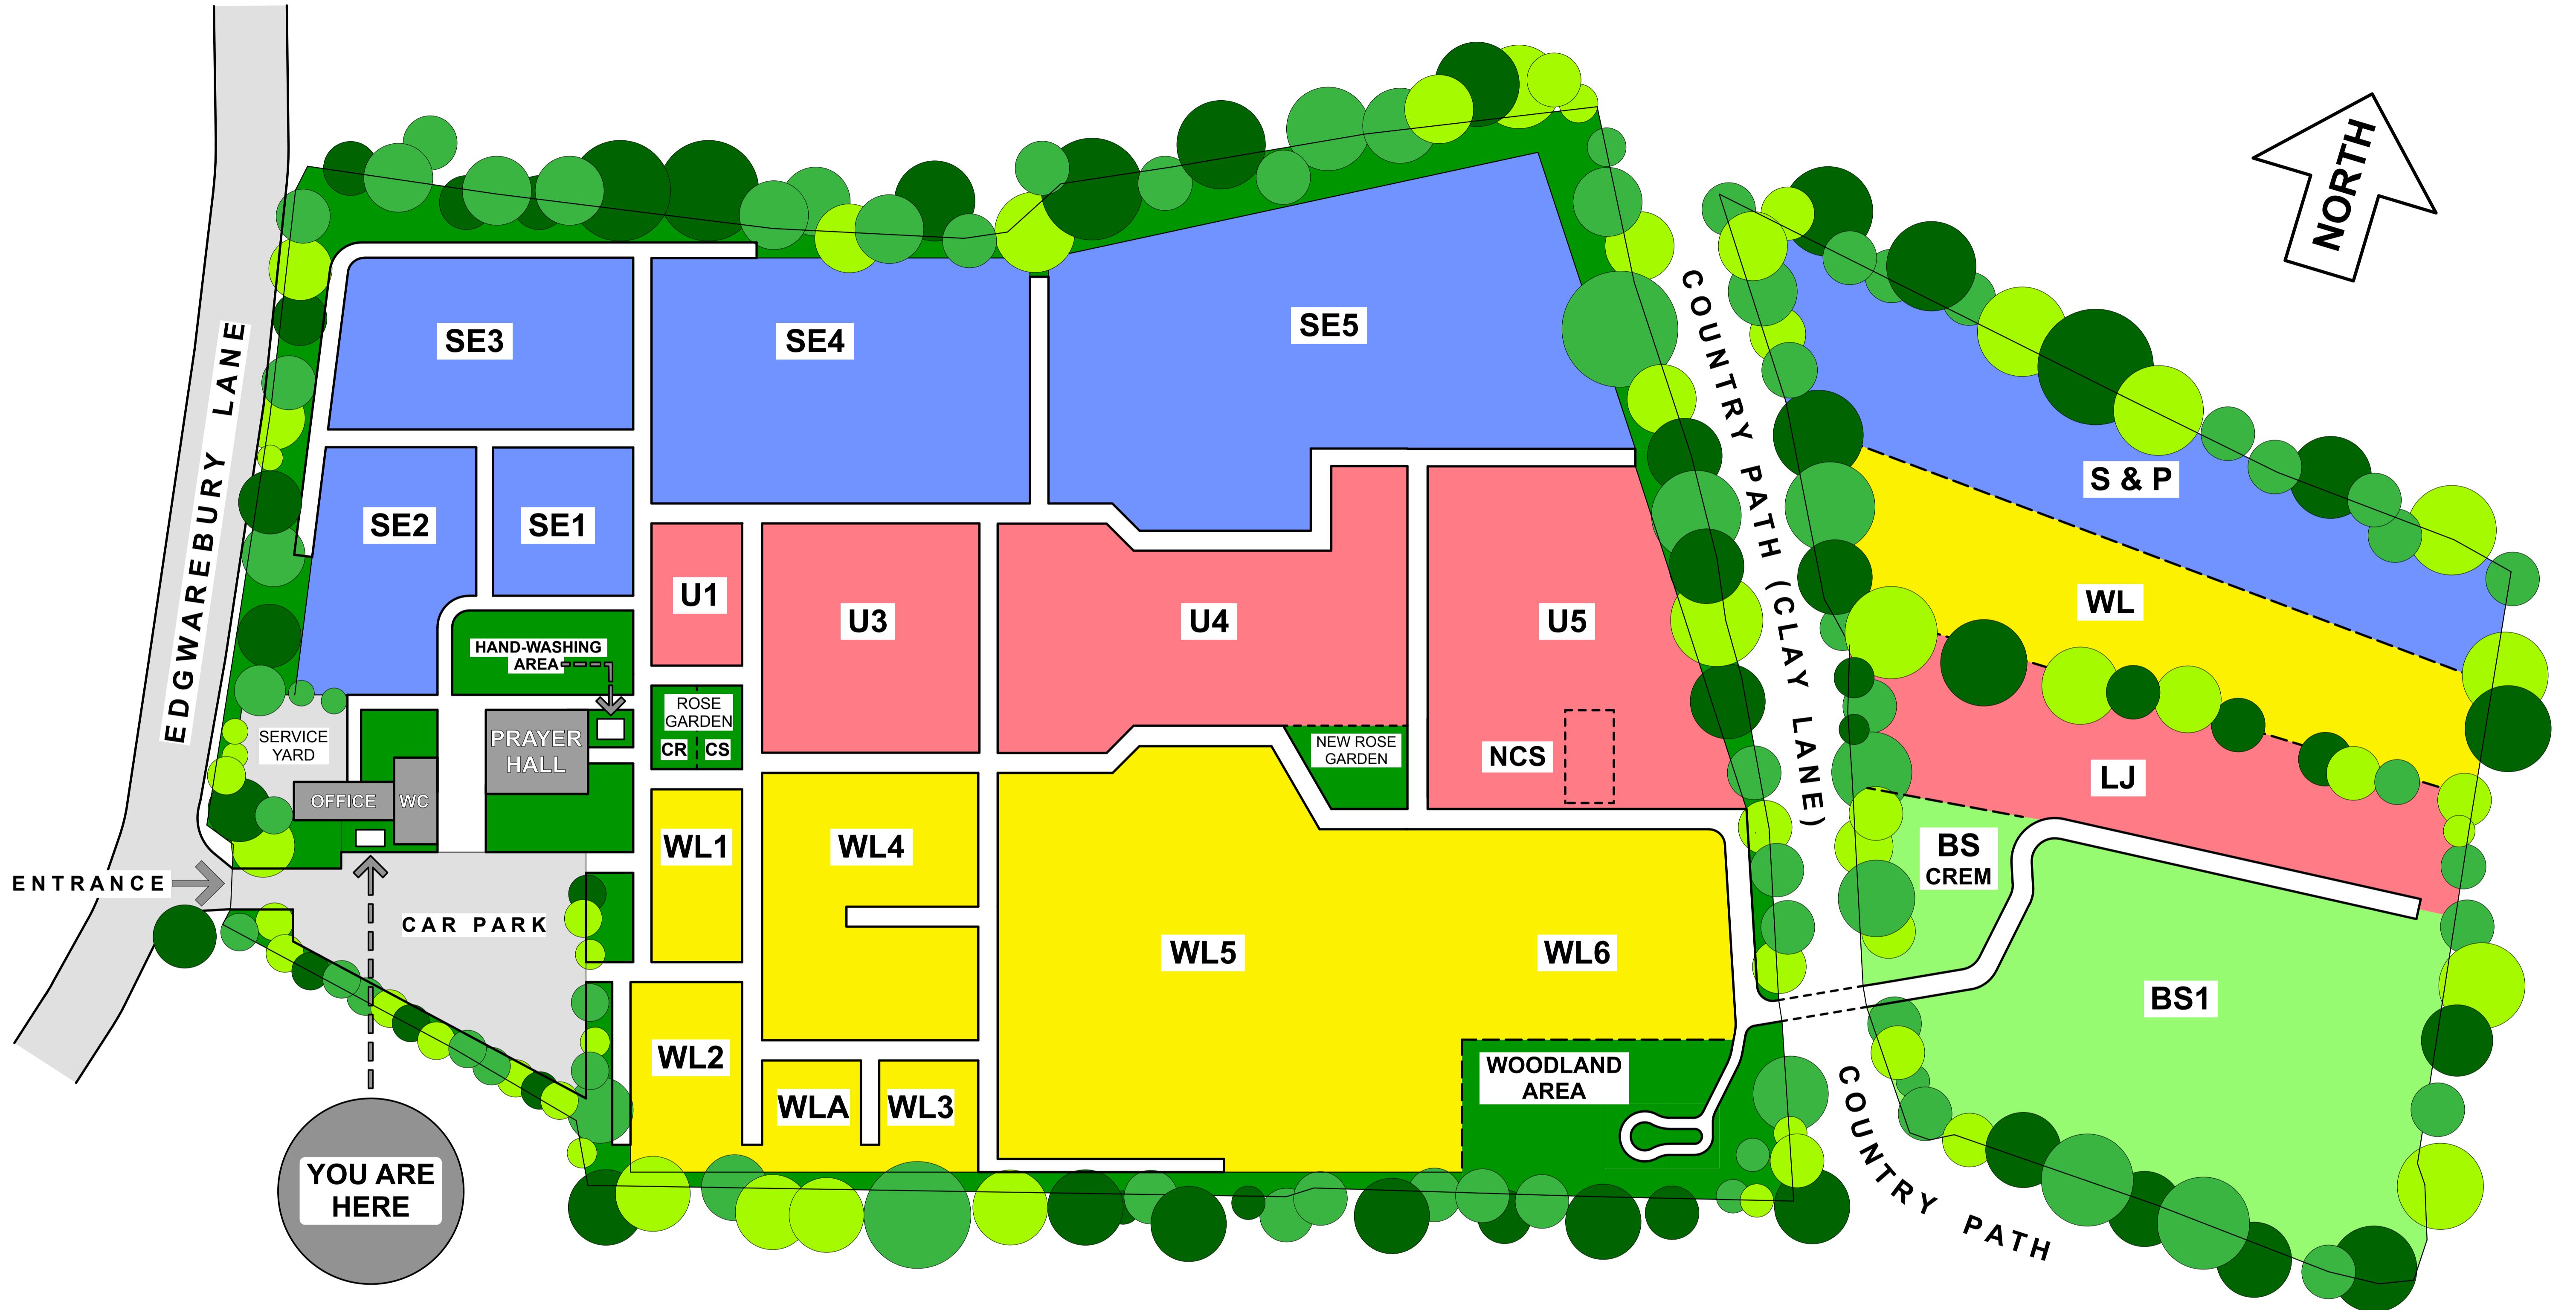

# EDGWAREBURY CEMETERY

KEY	
Belsize Square	
Liberal Judaism	
S & P Sephardi	
West London	